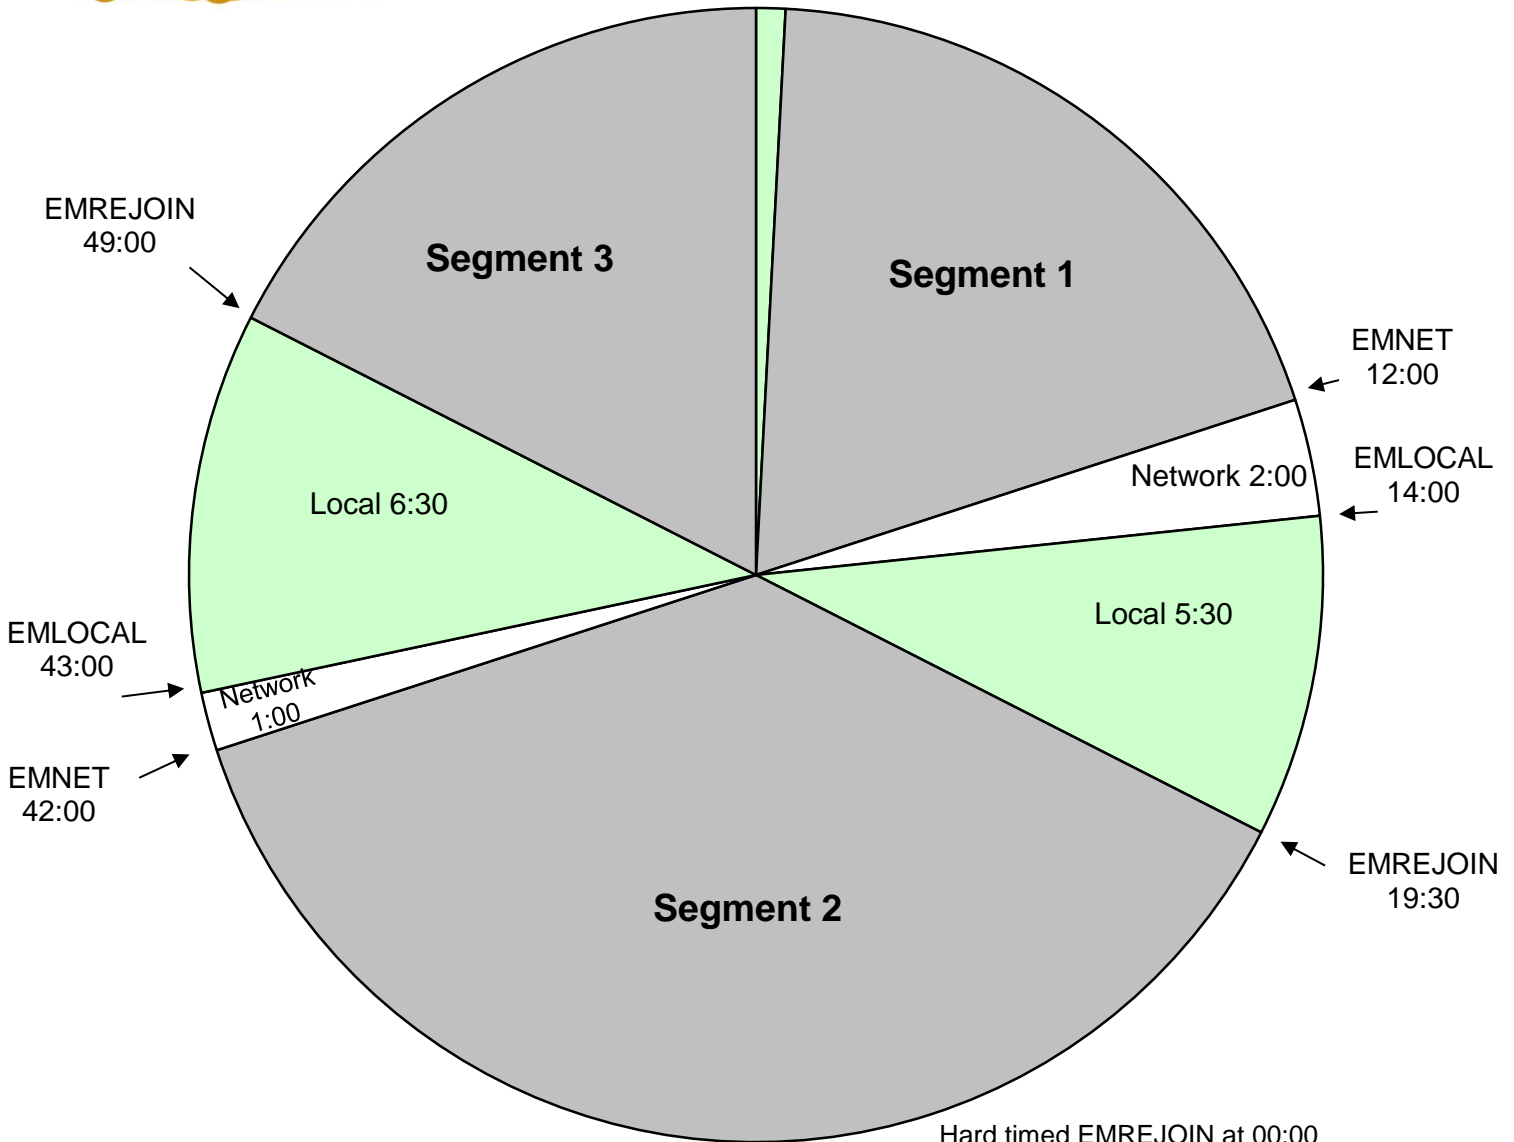

El Show del Mandril
XDS Program: El Show del Mandril
Effective Date: Jan 4th, 2016
Premiere XDS PRO4-P Satellite
6:00 AM - 1:00 PM Eastern /
3:00 AM - 10:00 AM Pacific

EMREJOIN
 EMID 00:00
 00:10
 (floats, +/- 10
 minutes of TOH)
 EMLINER
 :10

Hard timed EMREJOIN at 00:00
 start 3 AM and 5 AM Hours
 (Pacific Time).
 All other rejoins float

No EMLINER in 1st and 3rd hour.

Last segment of last hour ends with
 EMLOCAL

Local Breaks Are Filled
 Liners Have Music Bed

All Breaks Float Unless Otherwise Noted

XDS Relays:

- EMREJOIN – Rejoin program
- EMID - Legal ID
- EMLINER – 10 second liner
- EMNET - Network break
- EMLOCAL - Local break

For Technical Assistance Call
 Premiere Network Operations Center: (800) 276-4431
 Technical Info: <http://engineering.premiereradio.com>